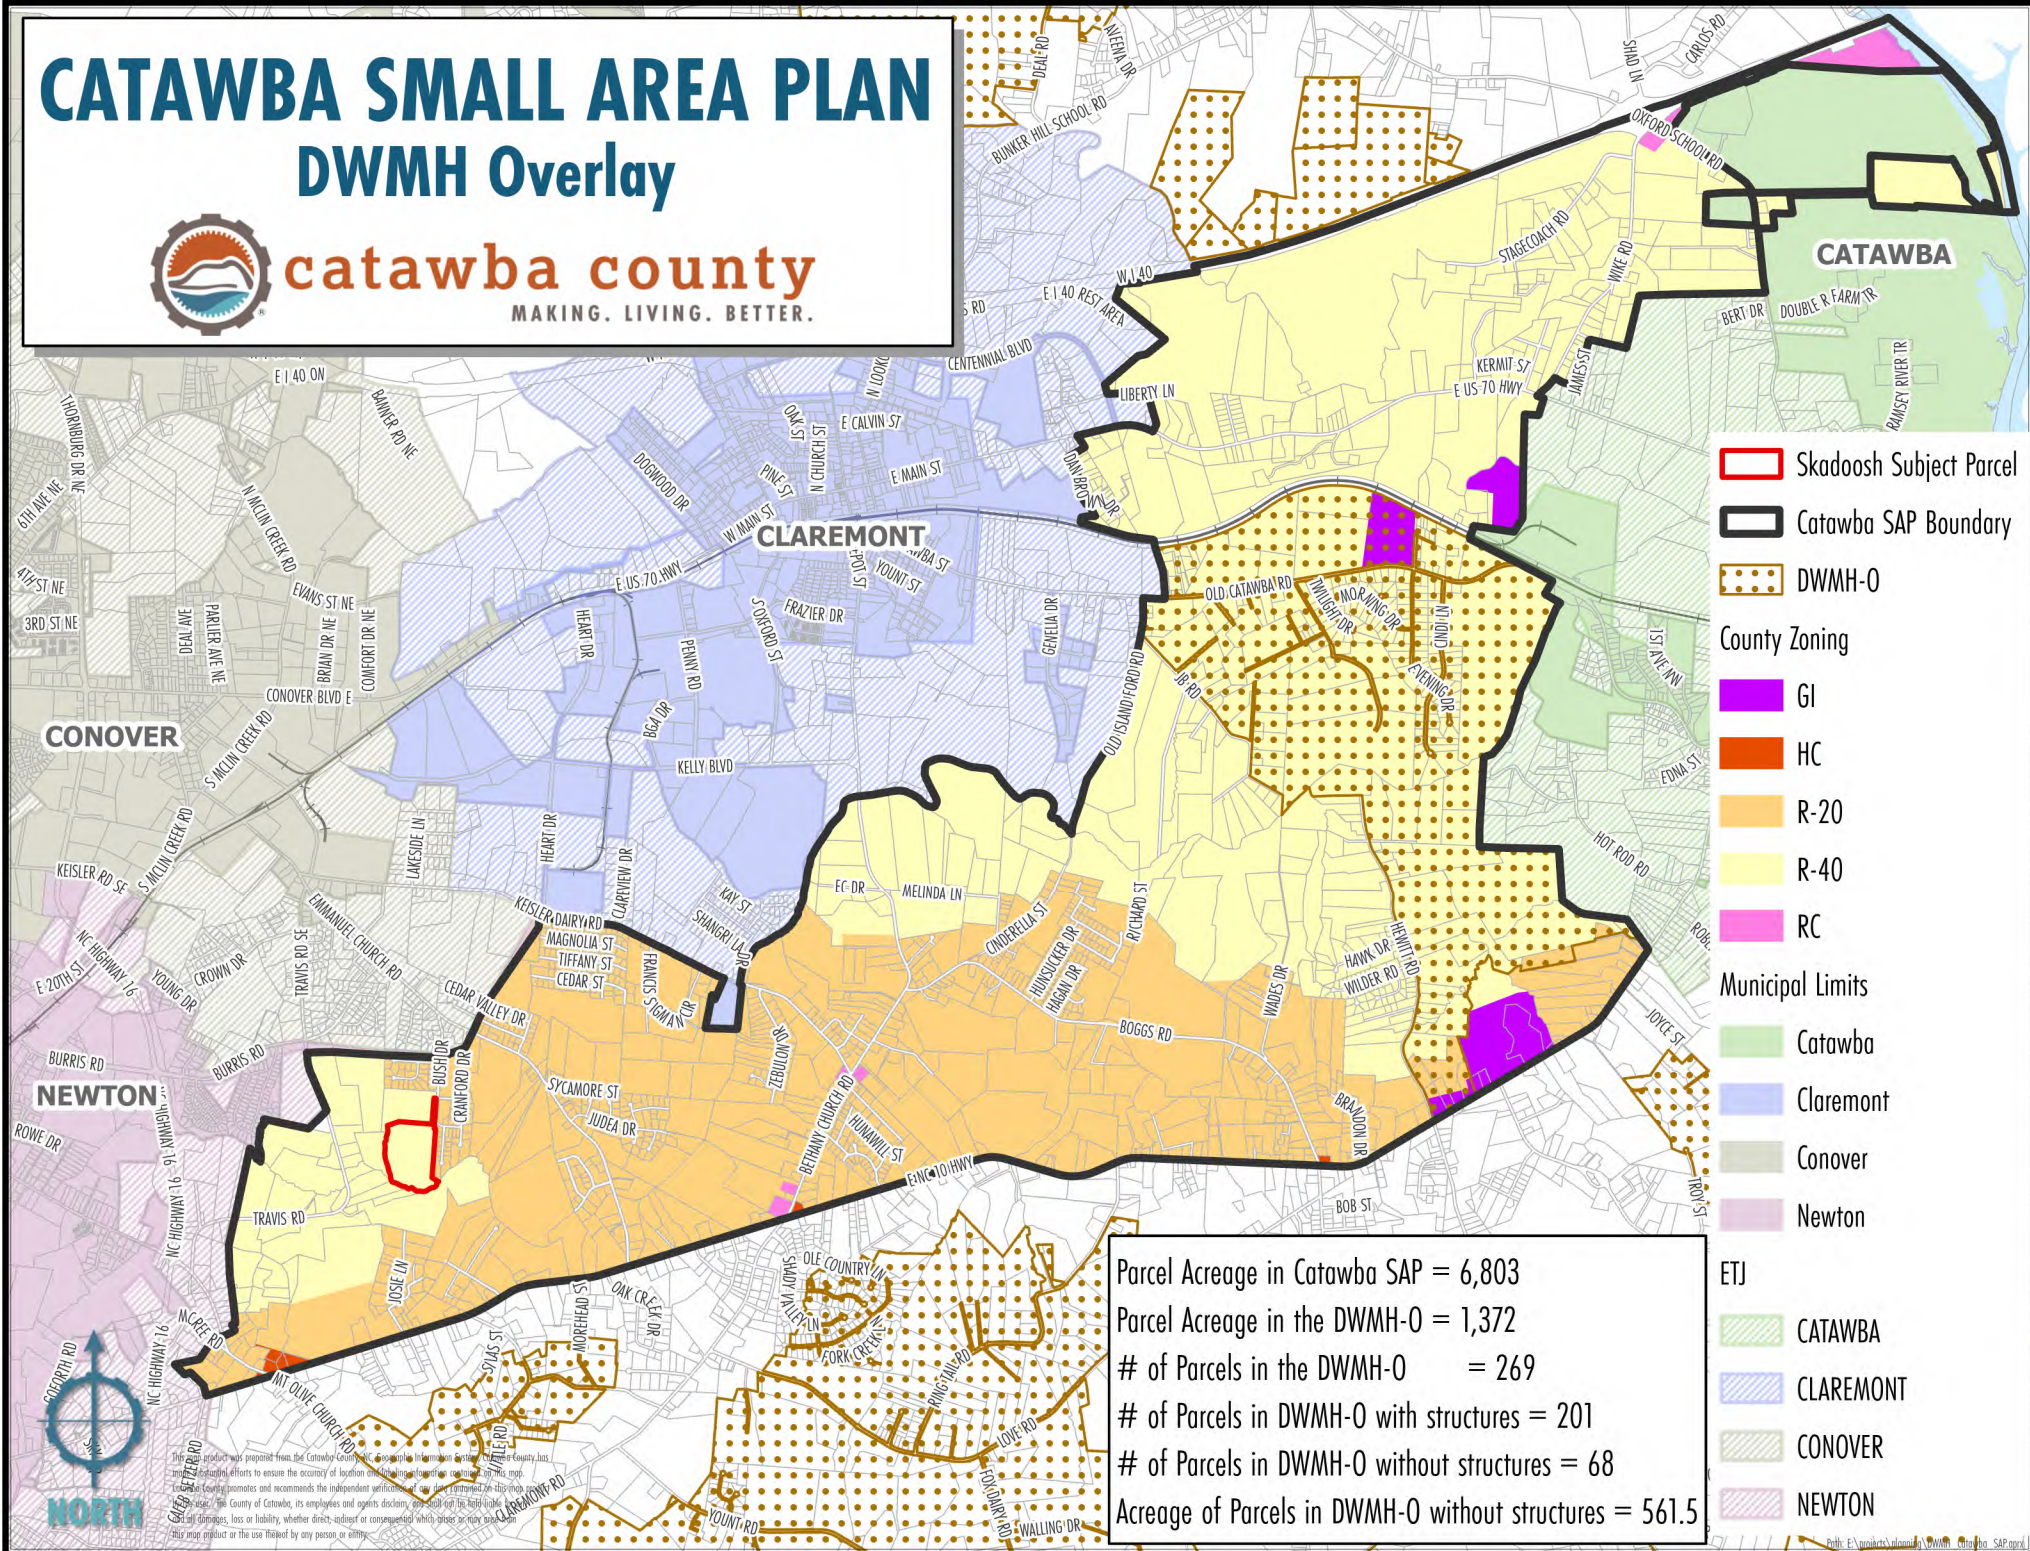

CATAWBA SMALL AREA PLAN DWMH Overlay

catawba county
MAKING. LIVING. BETTER.

Skadoosh Subject Parcel

Catawba SAP Boundary

DWMH-O

County Zoning

GI

HC

R-20

R-40

RC

Municipal Limits

Catawba

Claremont

Conover

Newton

ETJ

CATAWBA

CLAREMONT

CONOVER

NEWTON

Parcel Acreage in Catawba SAP = 6,803

Parcel Acreage in the DWMH-O = 1,372

# of Parcels in the DWMH-O = 269

# of Parcels in DWMH-O with structures = 201

# of Parcels in DWMH-O without structures = 68

Acreage of Parcels in DWMH-O without structures = 561.5