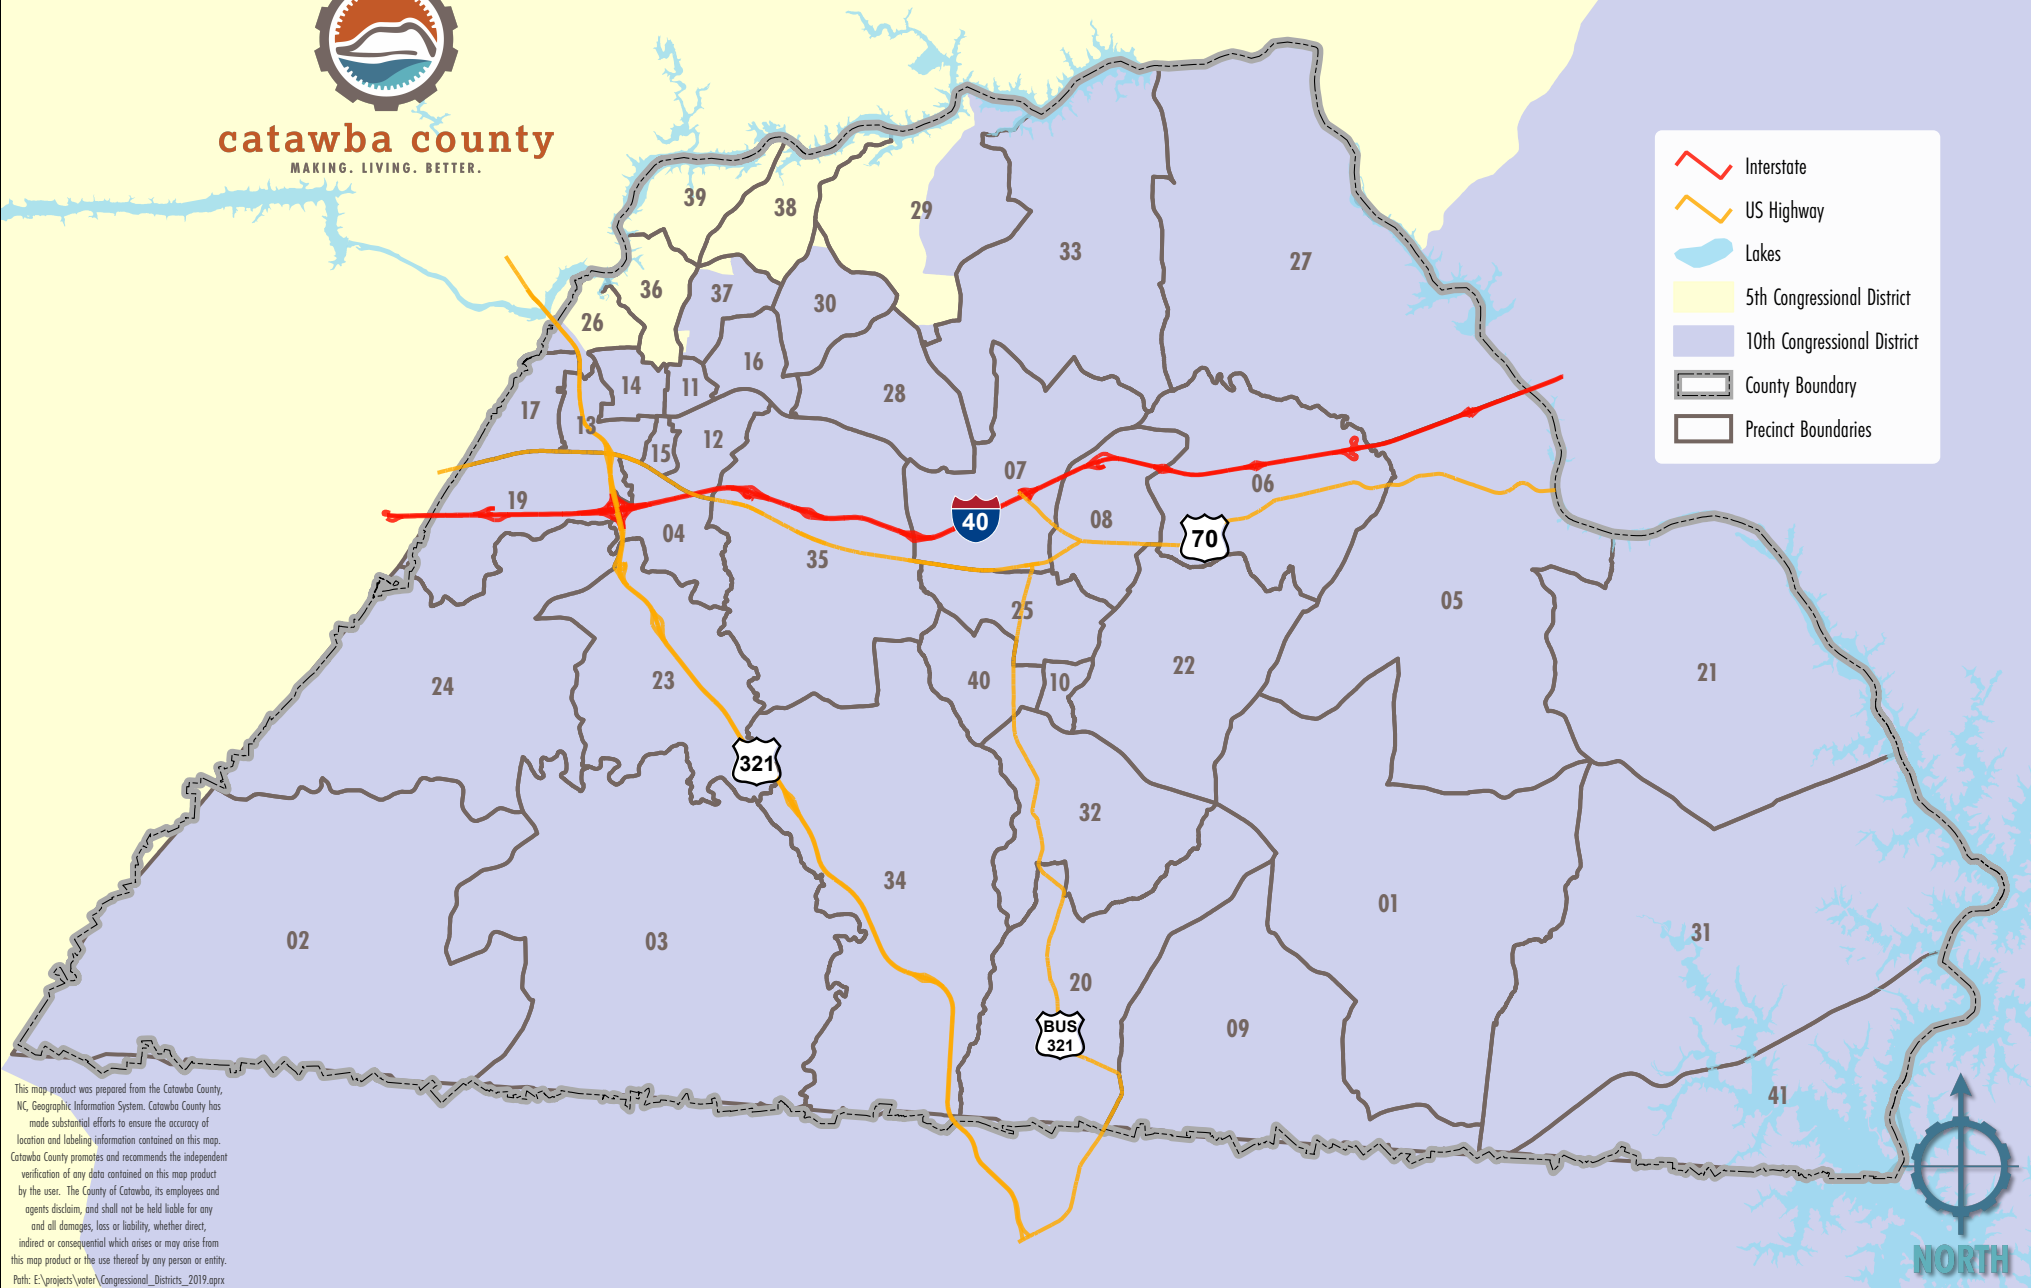

2019 Congressional Districts & Voter Precincts

catawba county
MAKING. LIVING. BETTER.

- Interstate
- US Highway
- Lakes
- 5th Congressional District
- 10th Congressional District
- County Boundary
- Precinct Boundaries