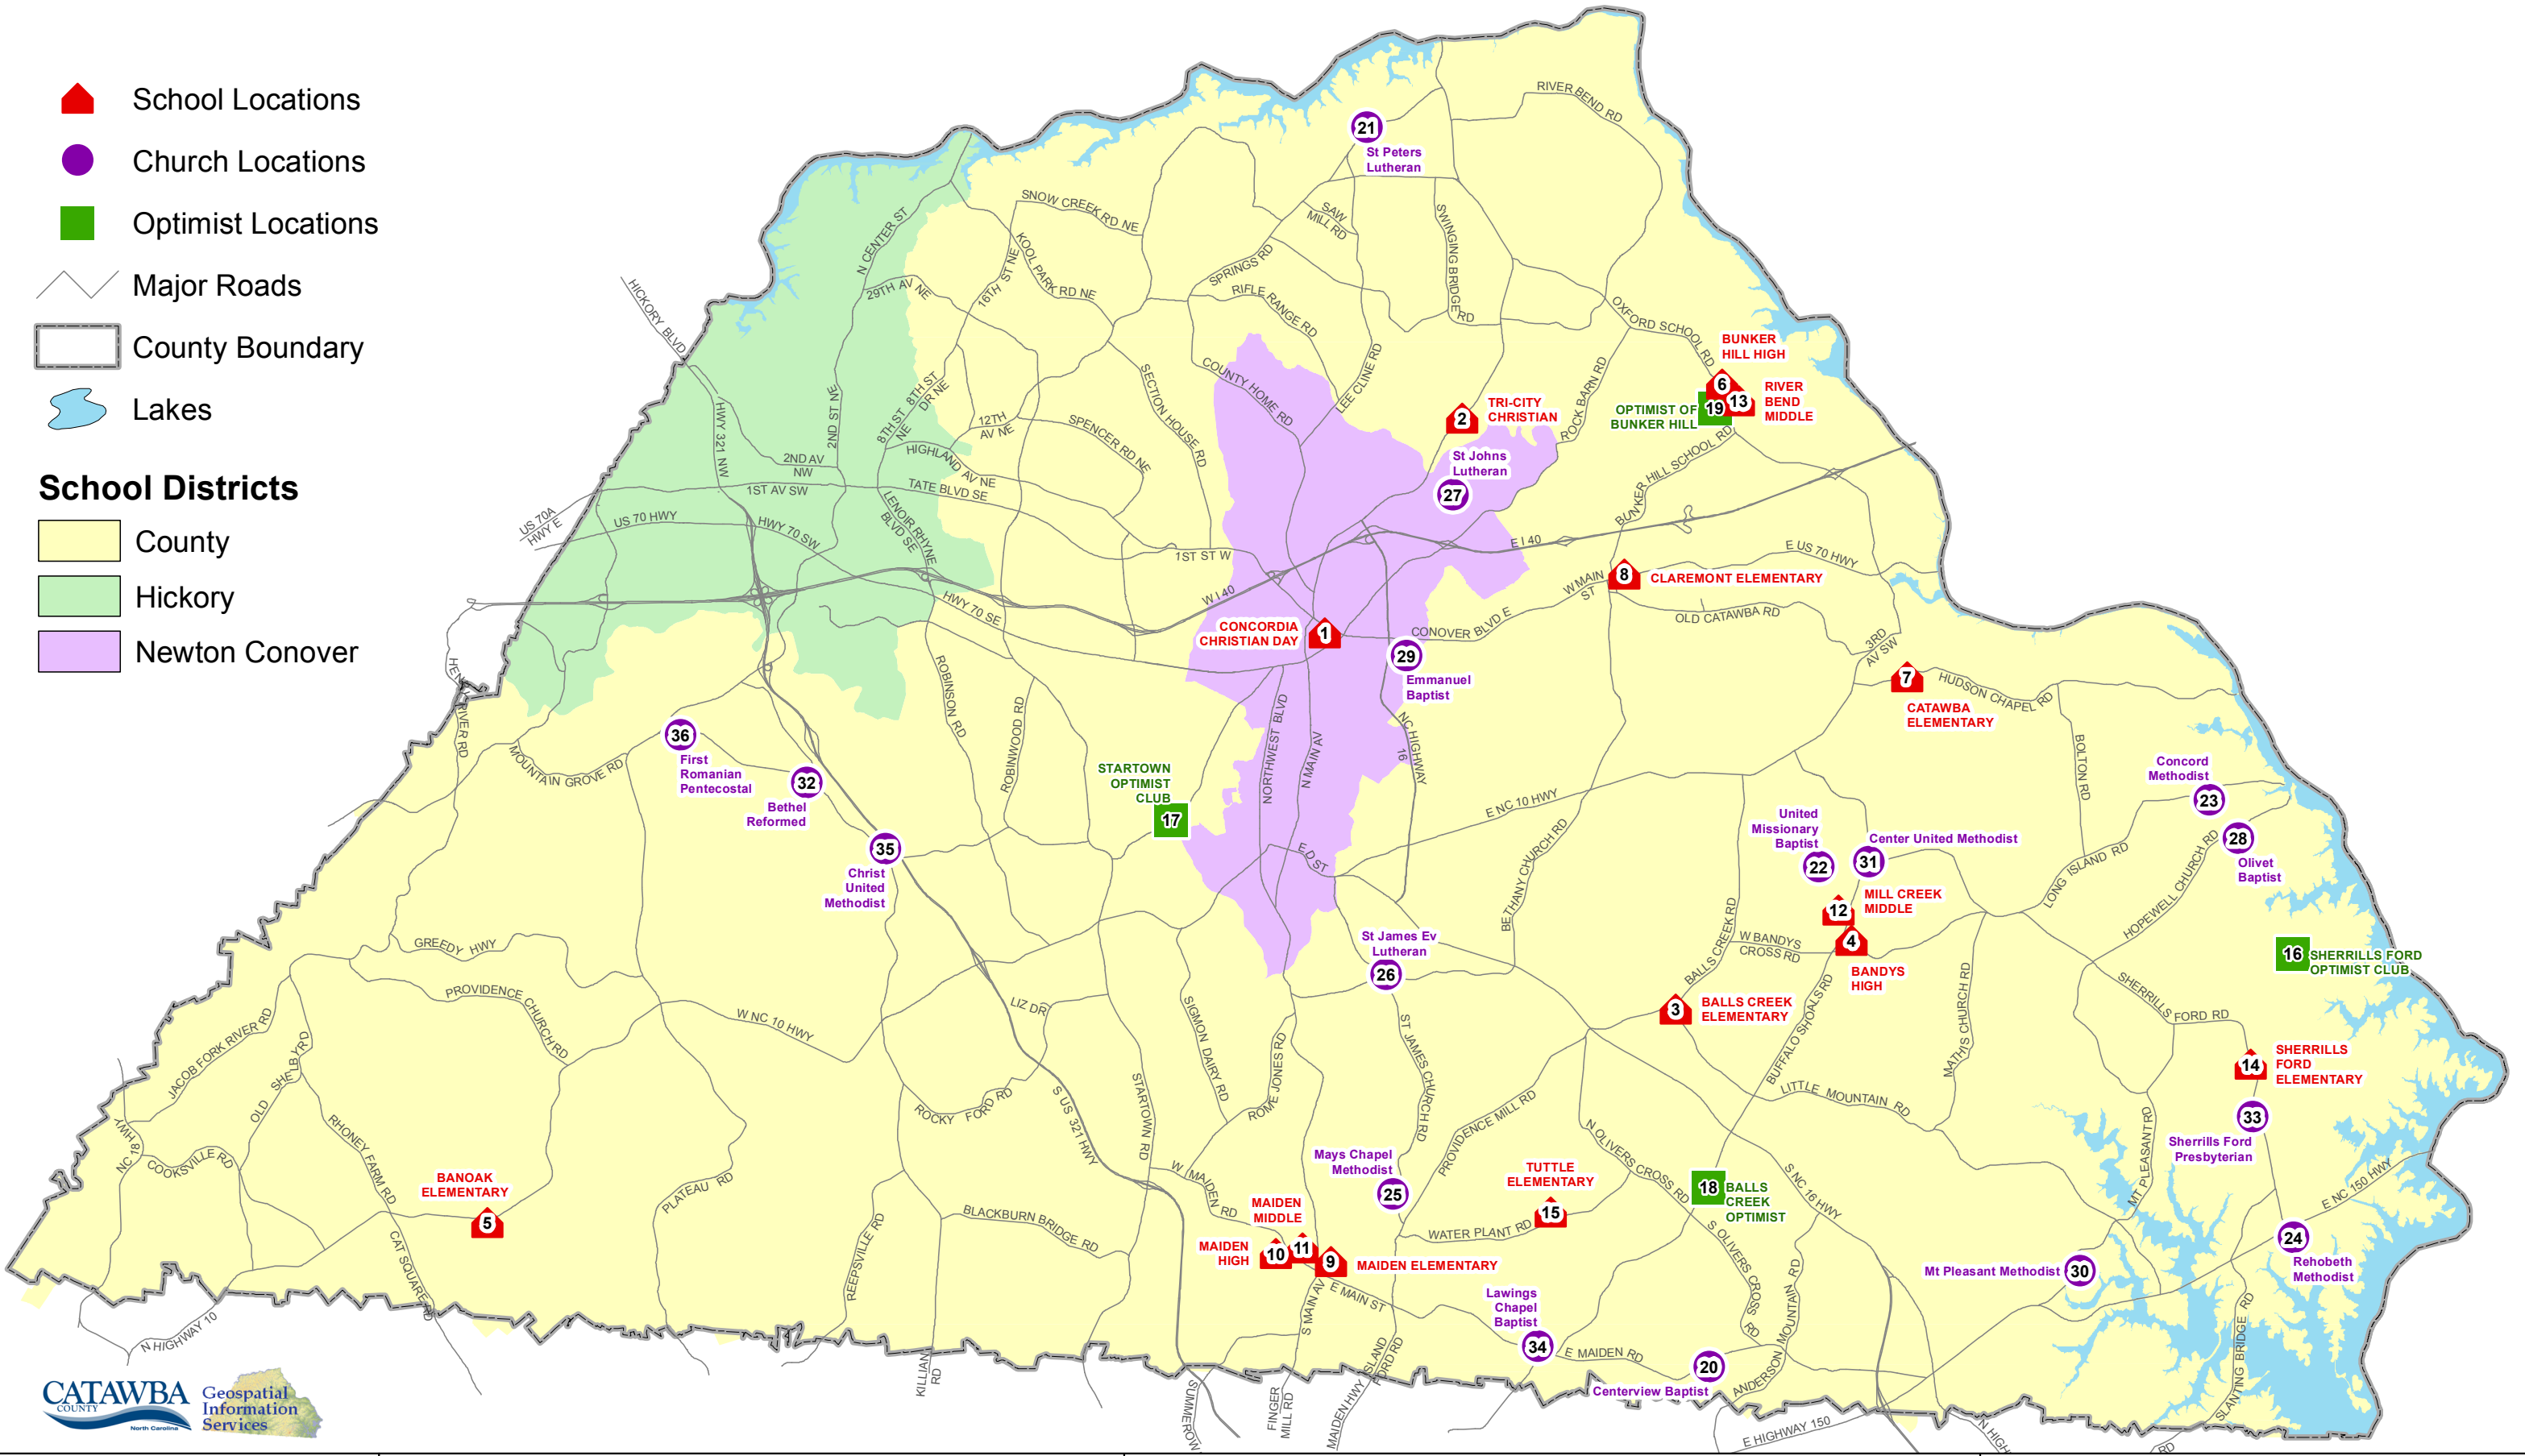

- School Locations
- Church Locations
- Optimist Locations
- Major Roads
- County Boundary
- Lakes

School Districts

- County
- Hickory
- Newton Conover

Comprehensive Parks Master Plan 2015

Schools & Nonprofit Facilities

Path: E:\projects\planning\Comprehensive_Parks_Plan\Schools_JointUse_Map3_B.mxd
Date Saved: 4/27/2015