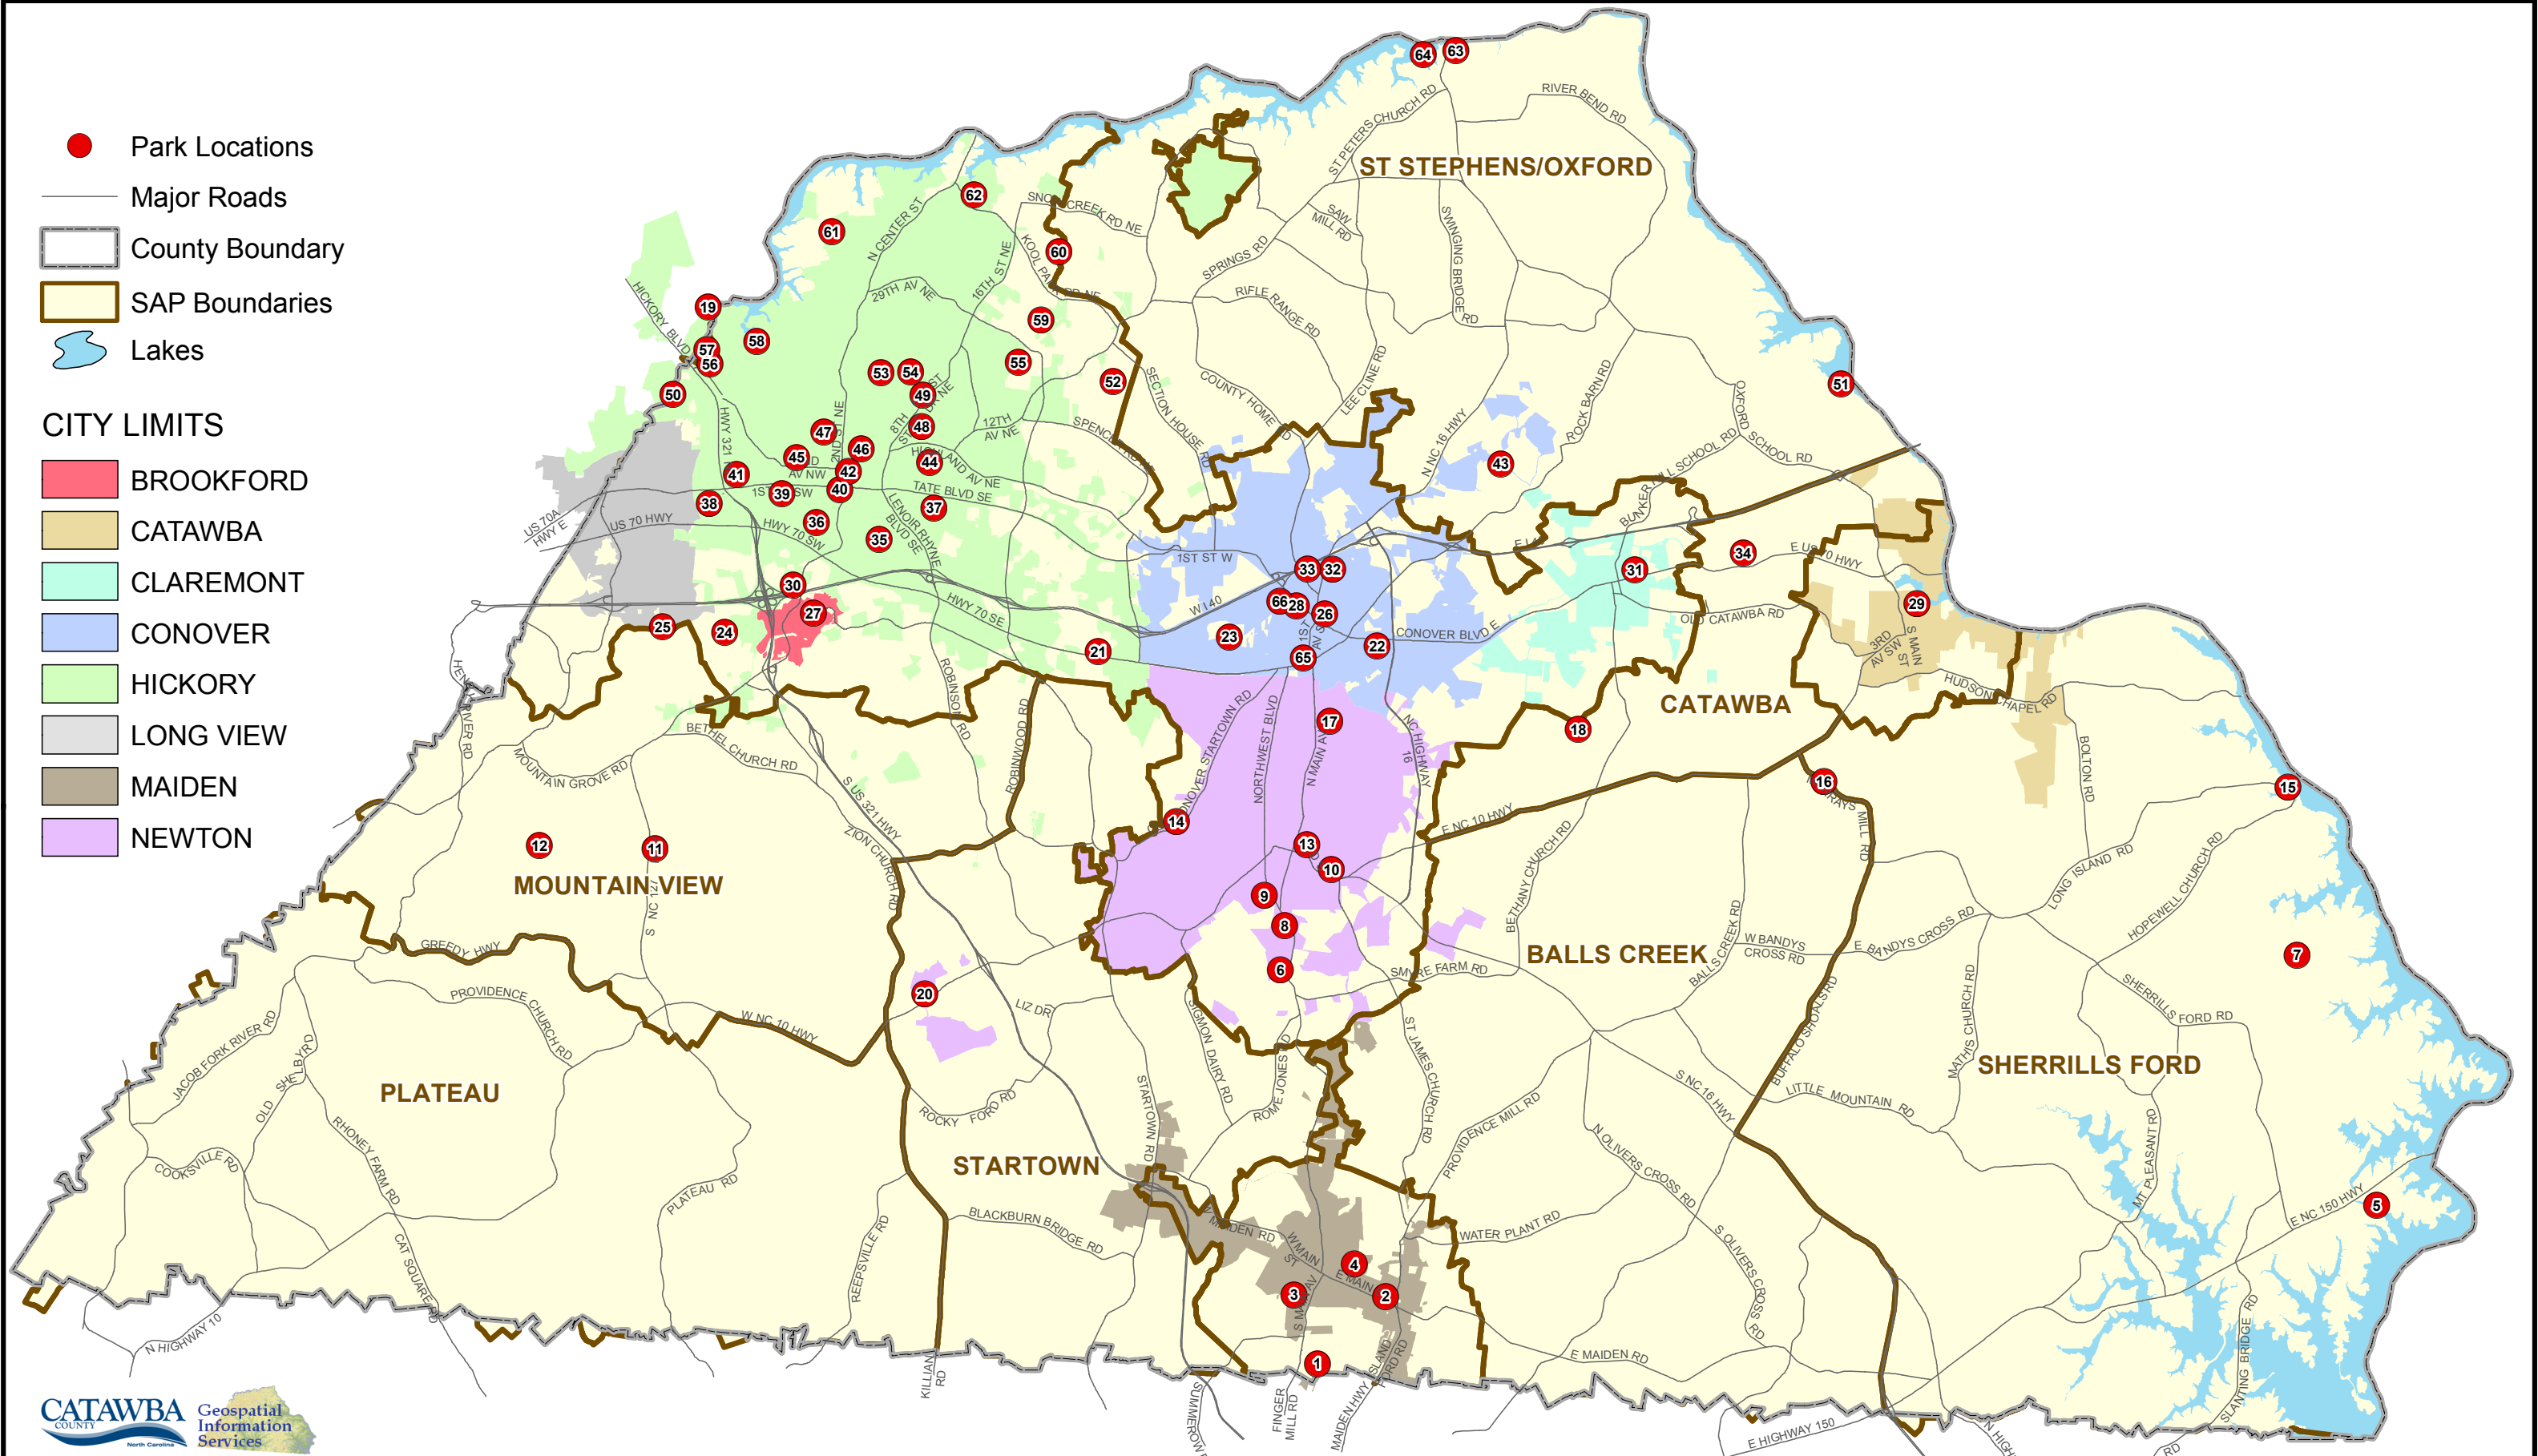

- Park Locations
- Major Roads
- ▭ County Boundary
- ▭ SAP Boundaries
- ☁ Lakes

CITY LIMITS

- BROOKFORD
- CATAWBA
- CLAREMONT
- CONOVER
- HICKORY
- LONG VIEW
- MAIDEN
- NEWTON

Comprehensive Parks Master Plan 2015

Countywide Public Parks and Recreation Facilities