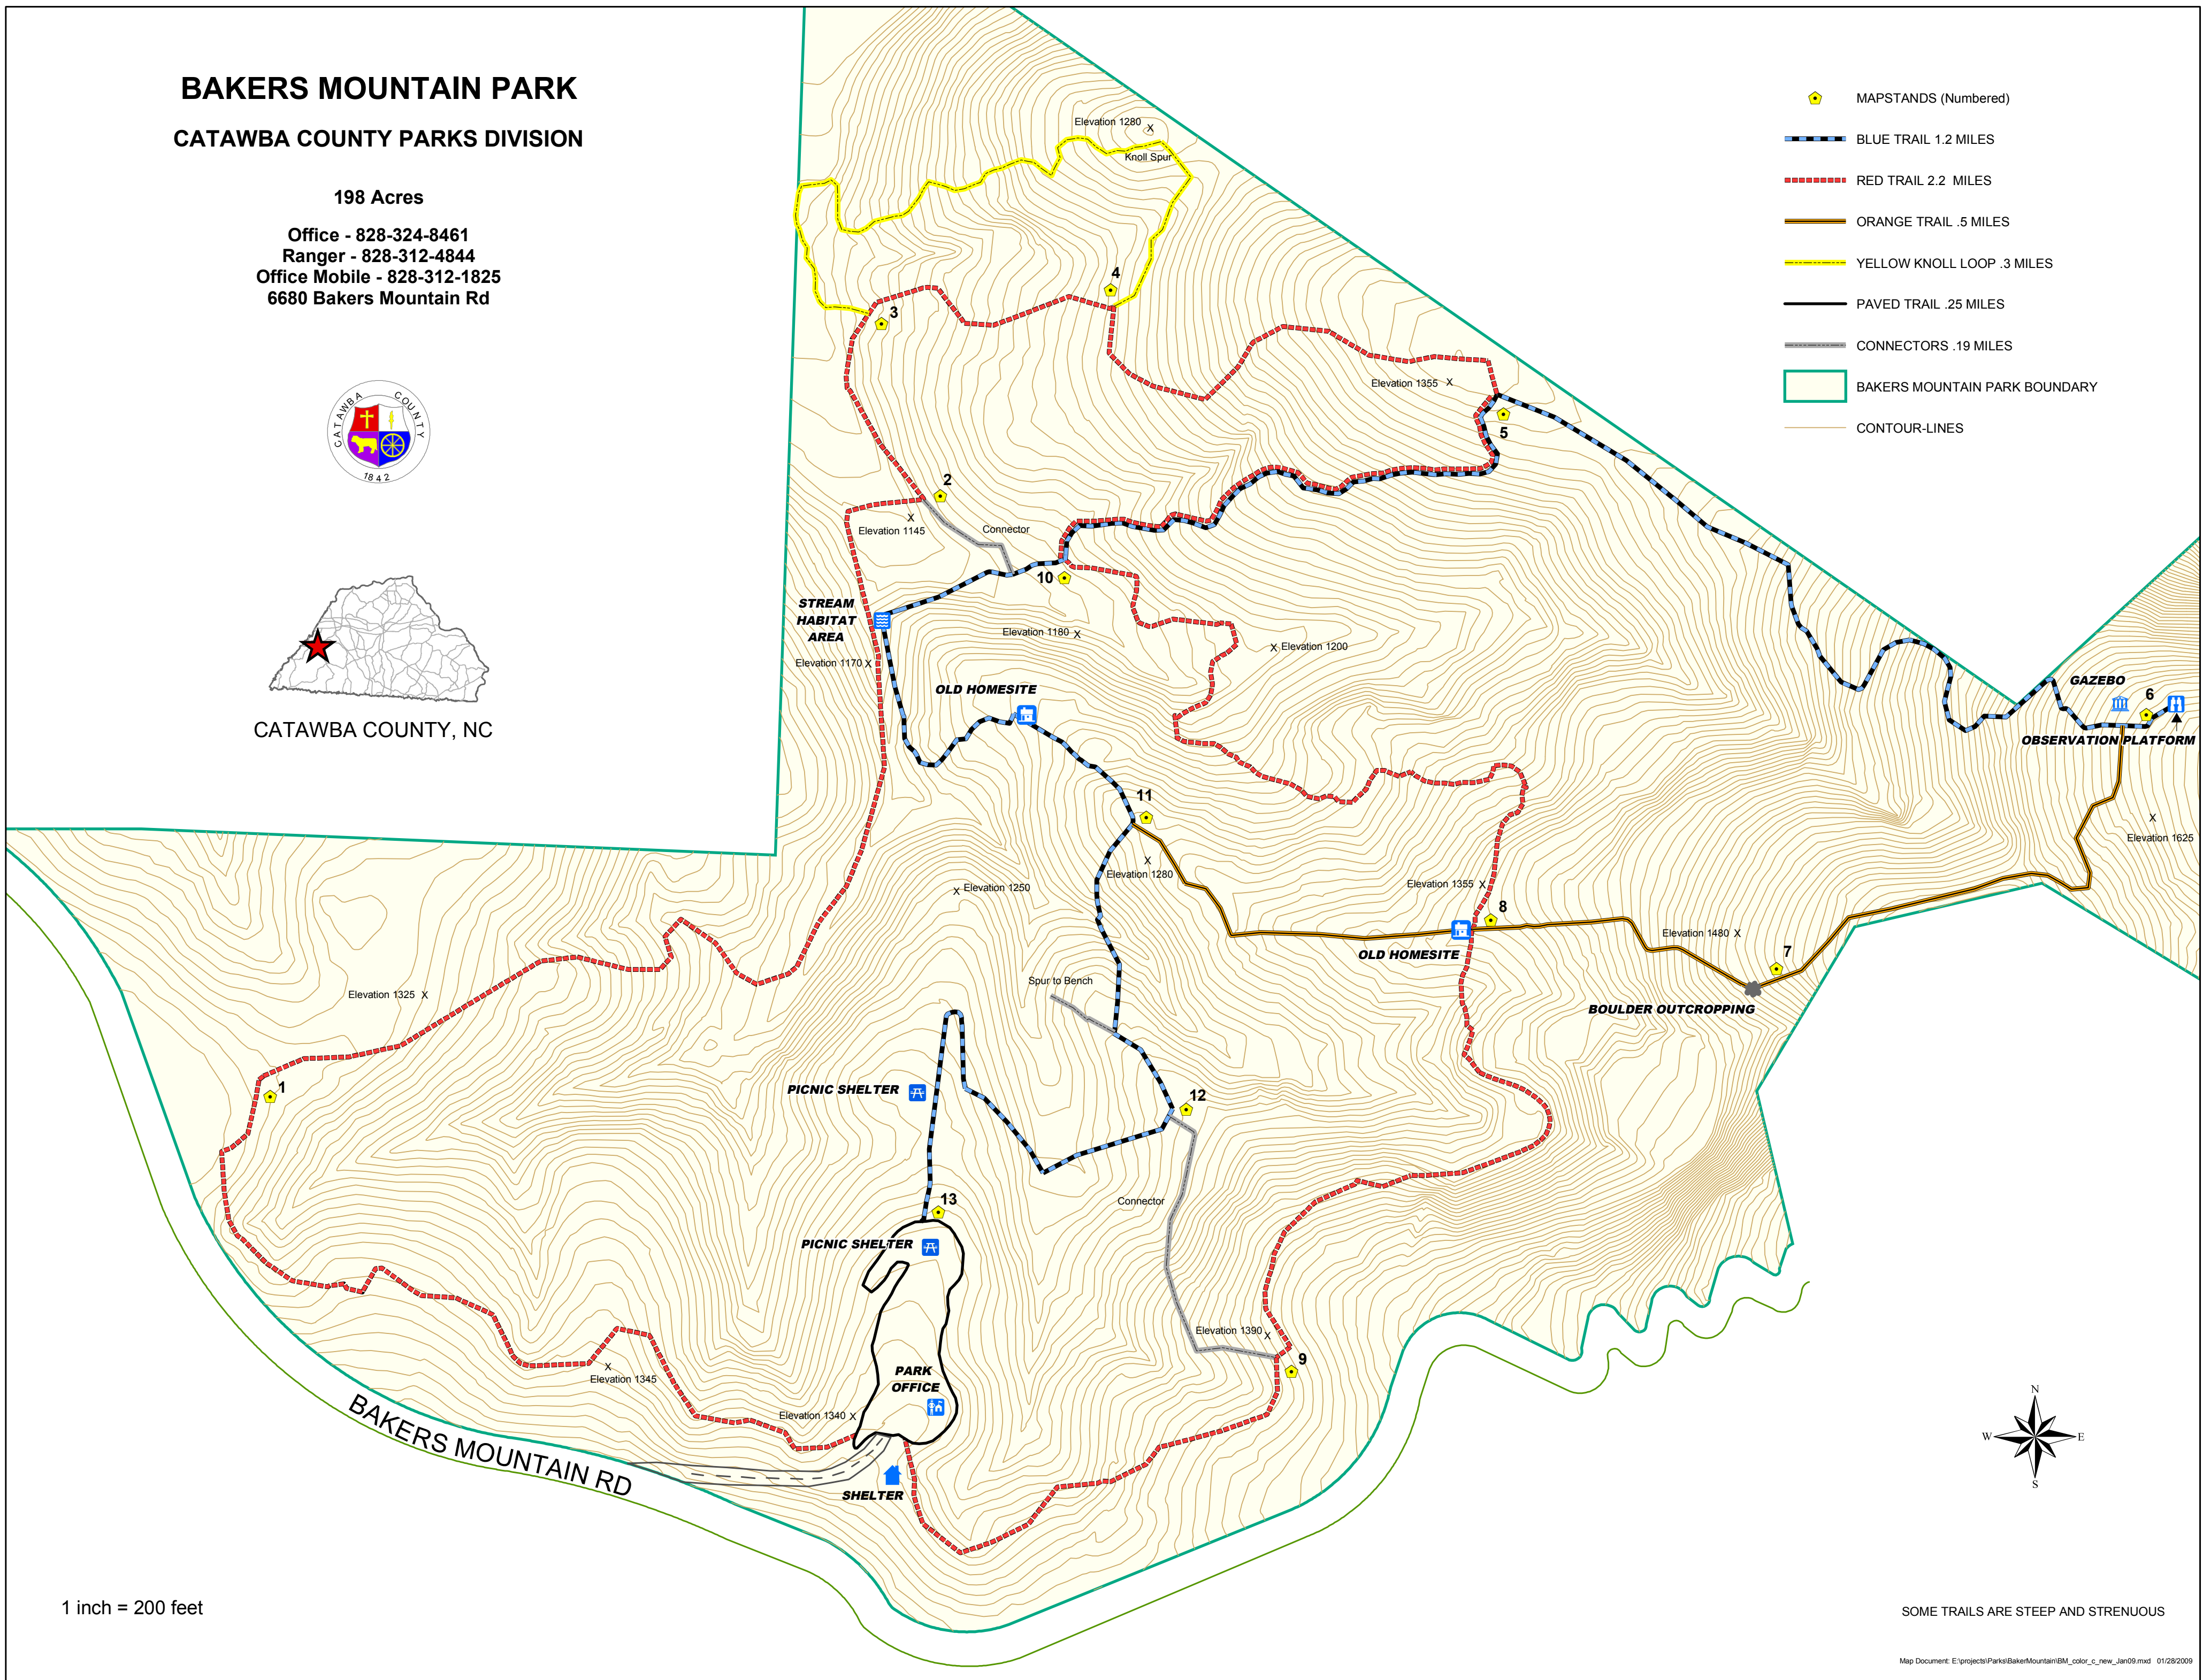

BAKERS MOUNTAIN PARK

CATAWBA COUNTY PARKS DIVISION

198 Acres

Office - 828-324-8461
 Ranger - 828-312-4844
 Office Mobile - 828-312-1825
 6680 Bakers Mountain Rd

CATAWBA COUNTY, NC

- MAPSTANDS (Numbered)
- BLUE TRAIL 1.2 MILES
- RED TRAIL 2.2 MILES
- ORANGE TRAIL .5 MILES
- YELLOW KNOLL LOOP .3 MILES
- PAVED TRAIL .25 MILES
- CONNECTORS .19 MILES
- BAKERS MOUNTAIN PARK BOUNDARY
- CONTOUR-LINES

1 inch = 200 feet

SOME TRAILS ARE STEEP AND STRENUOUS