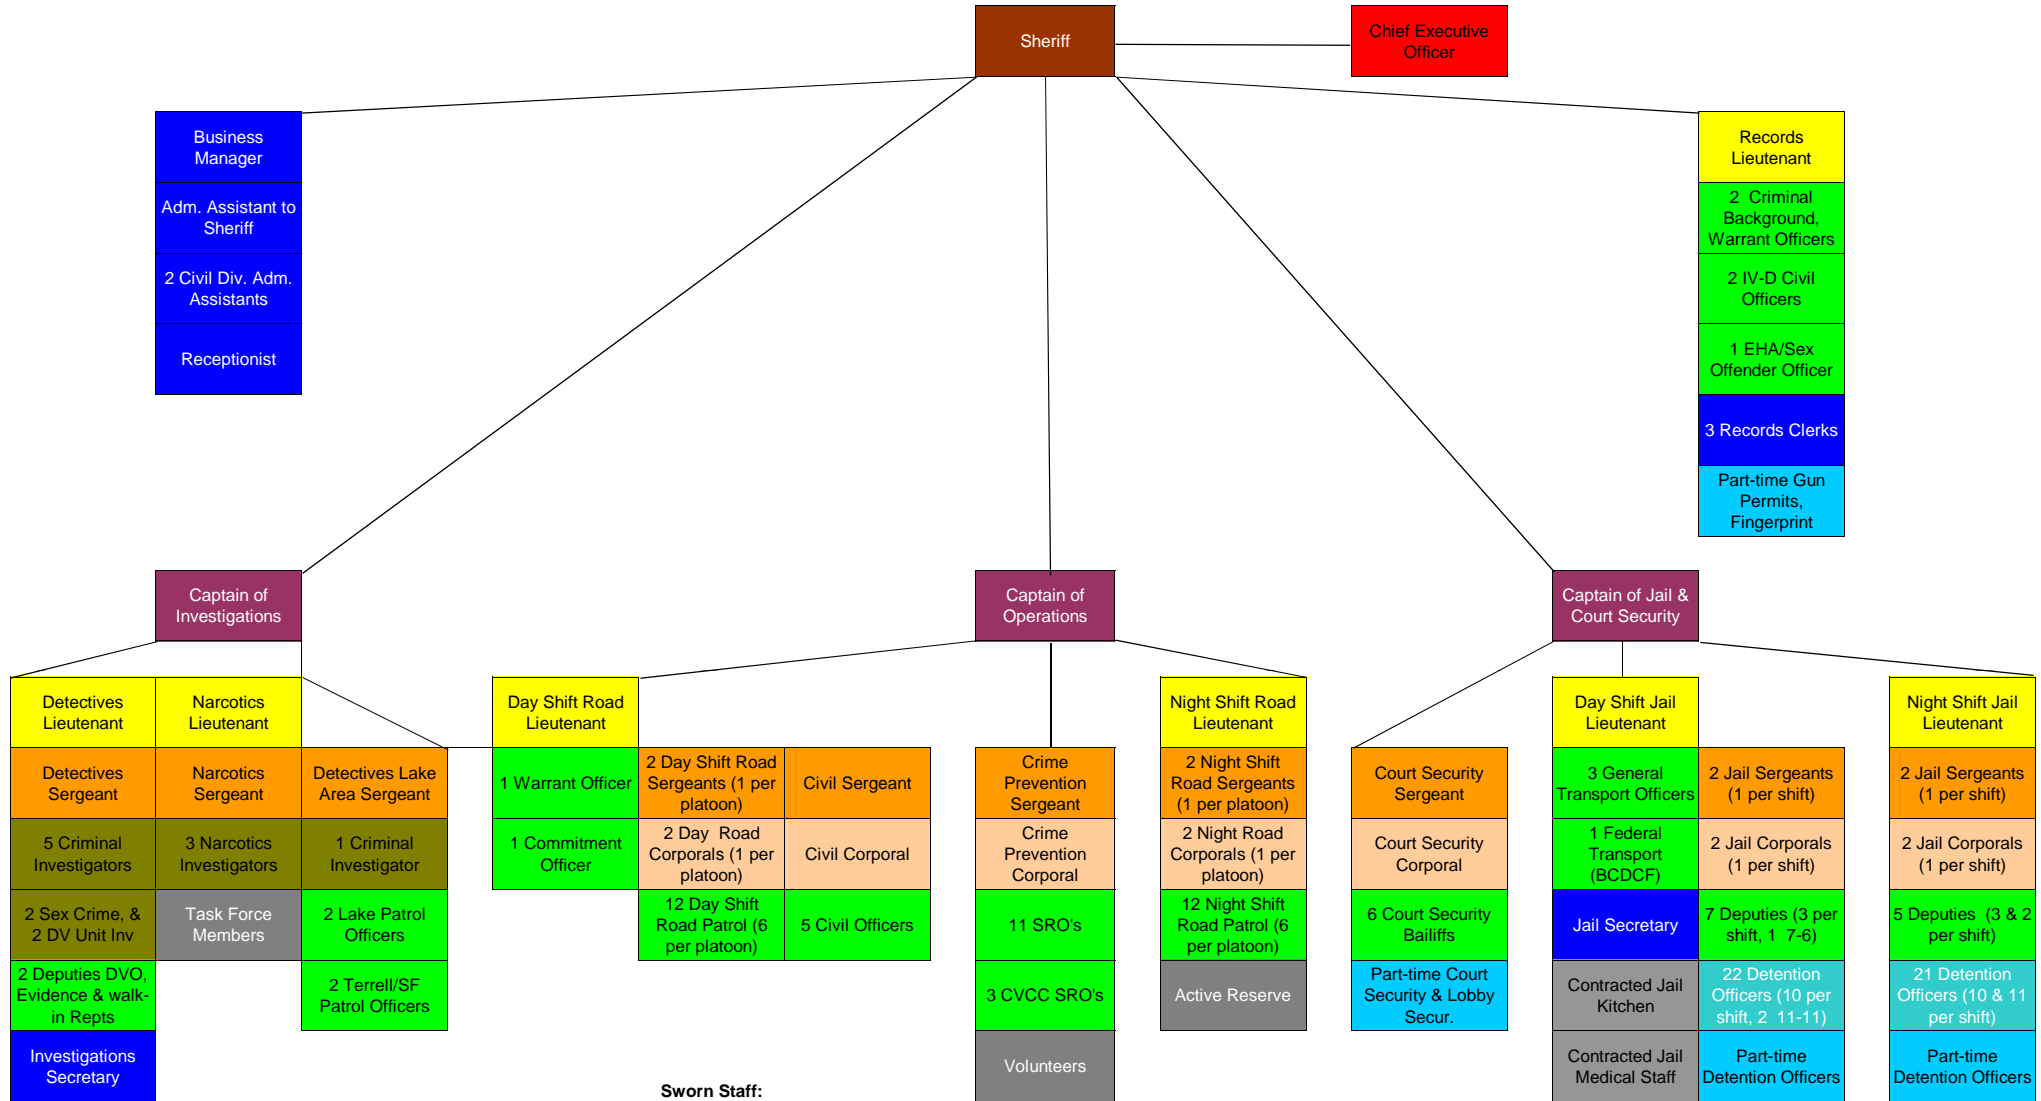

Catawba County Sheriff's Office Organization Fiscal Year 2009 - 2010

Color Codes:

Sheriff	Sworn Investigator
CEO	Sworn Deputy
Captain	Justice Officer
Lieutenant	Administrative Staff
Sergeant	Part time Staff
Corporal/Shift Supervisor	Contracted Staff
	Unpaid / Outside Agency

Sworn Staff:

Sheriff	1
CEO	1
Captain	3
Lieutenant	7
Sergeant	14
Corporal/Shift Supervisor	11
Sworn Investigator	13
Sworn Deputy	78
Total Sworn	128

Civilian Staff:

Justice Officer	43
Administrative Staff	10
Total Civilian	53
Total ALL Staff	181